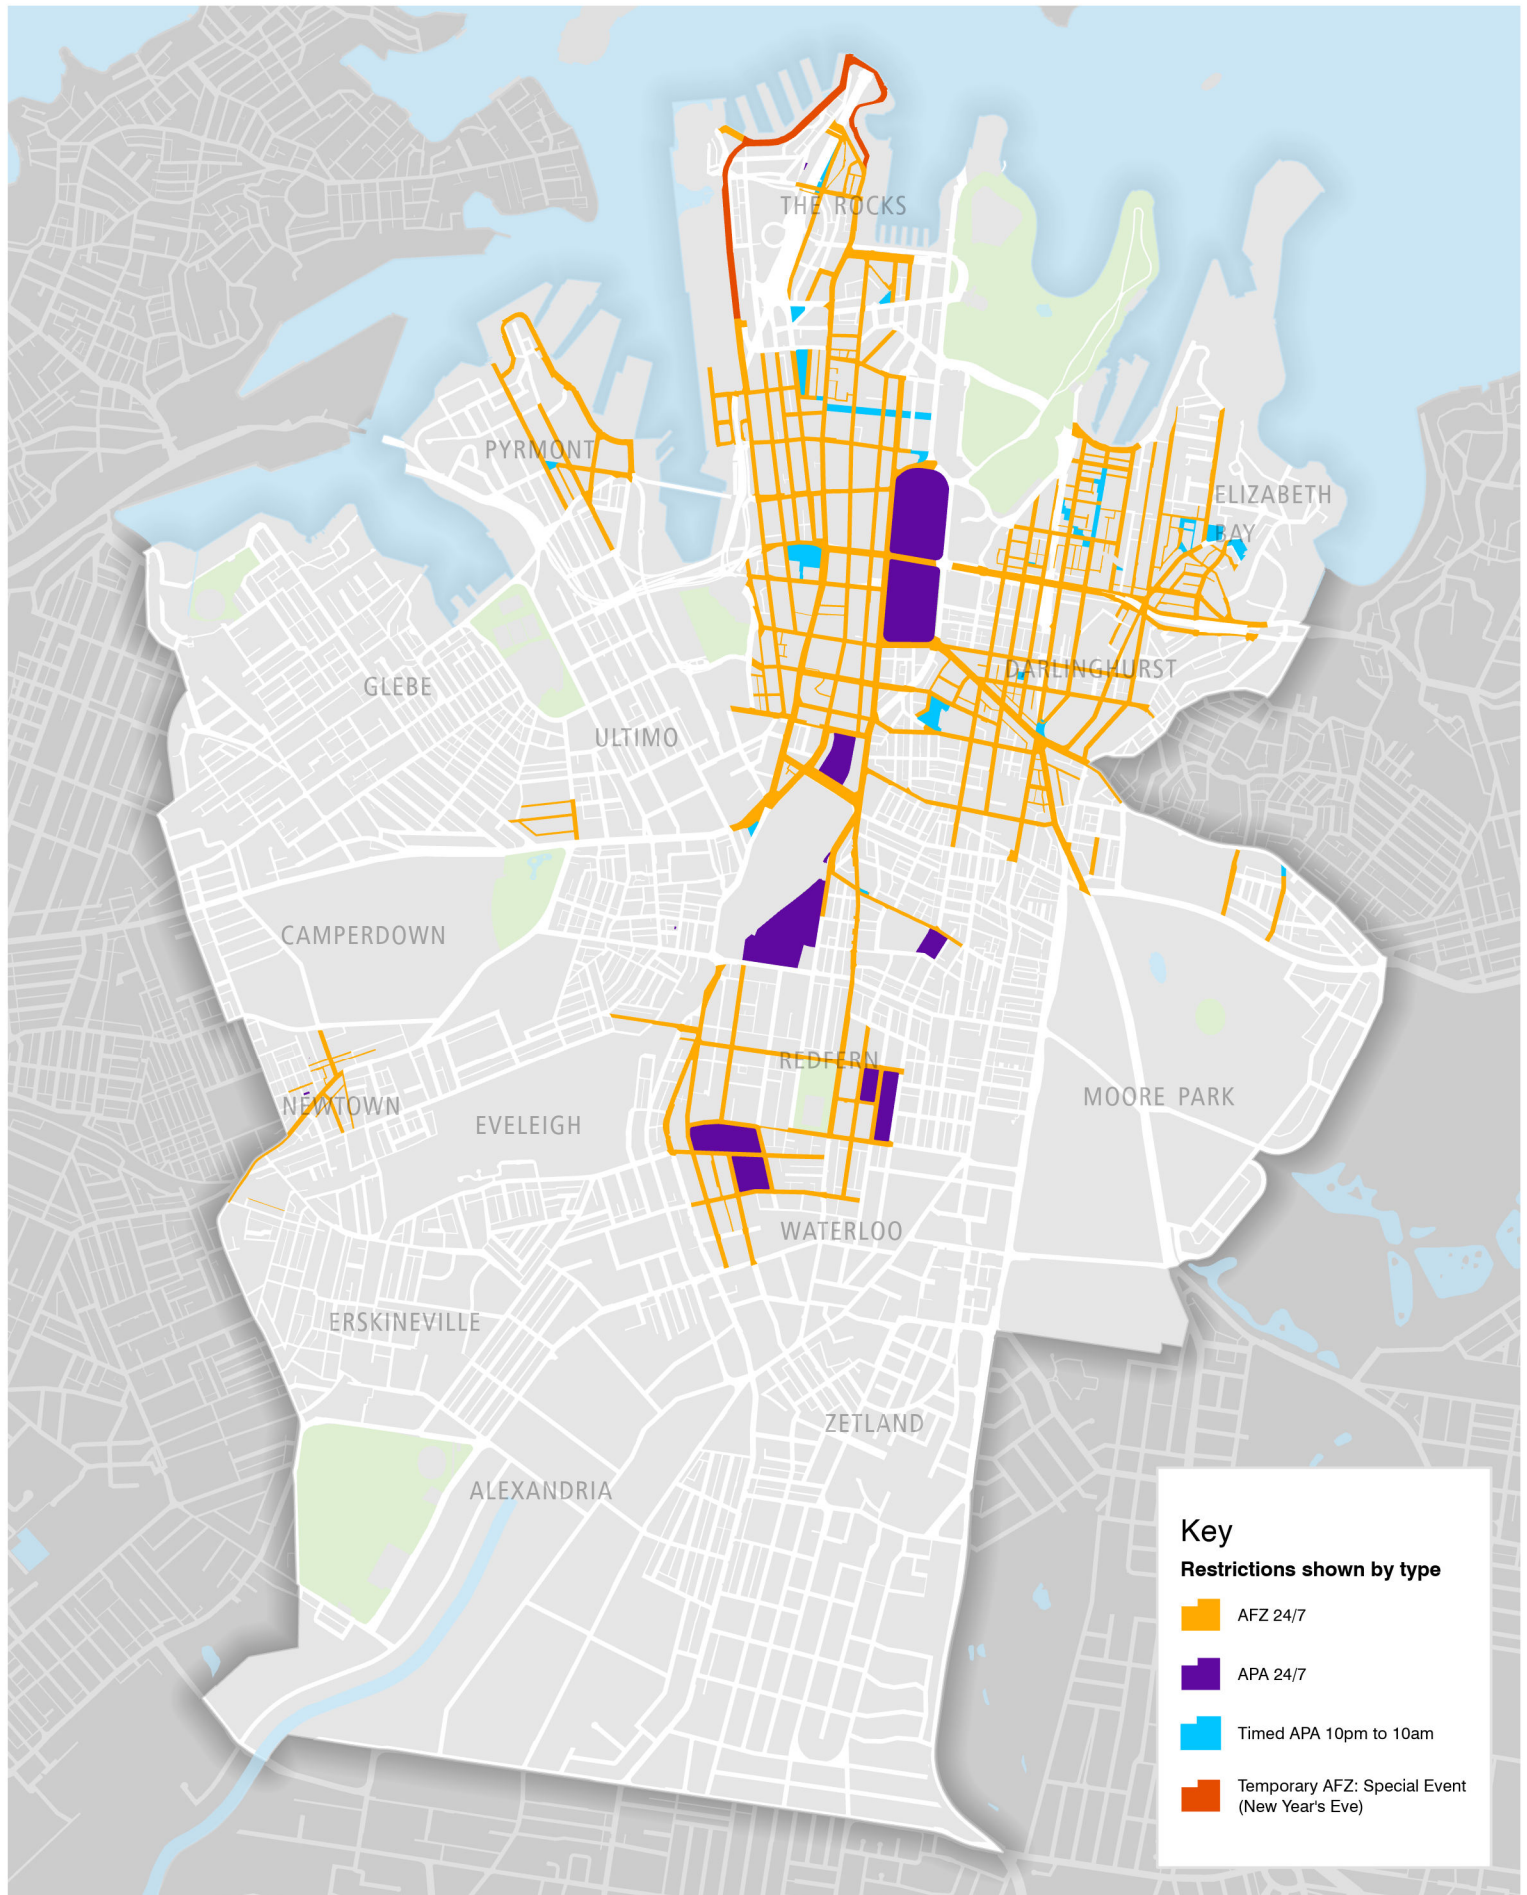

Outdoor alcohol restrictions for public exhibition - revised map

Key

Restrictions shown by type

- AFZ 24/7
- APA 24/7
- Timed APA 10pm to 10am
- Temporary AFZ: Special Event (New Year's Eve)